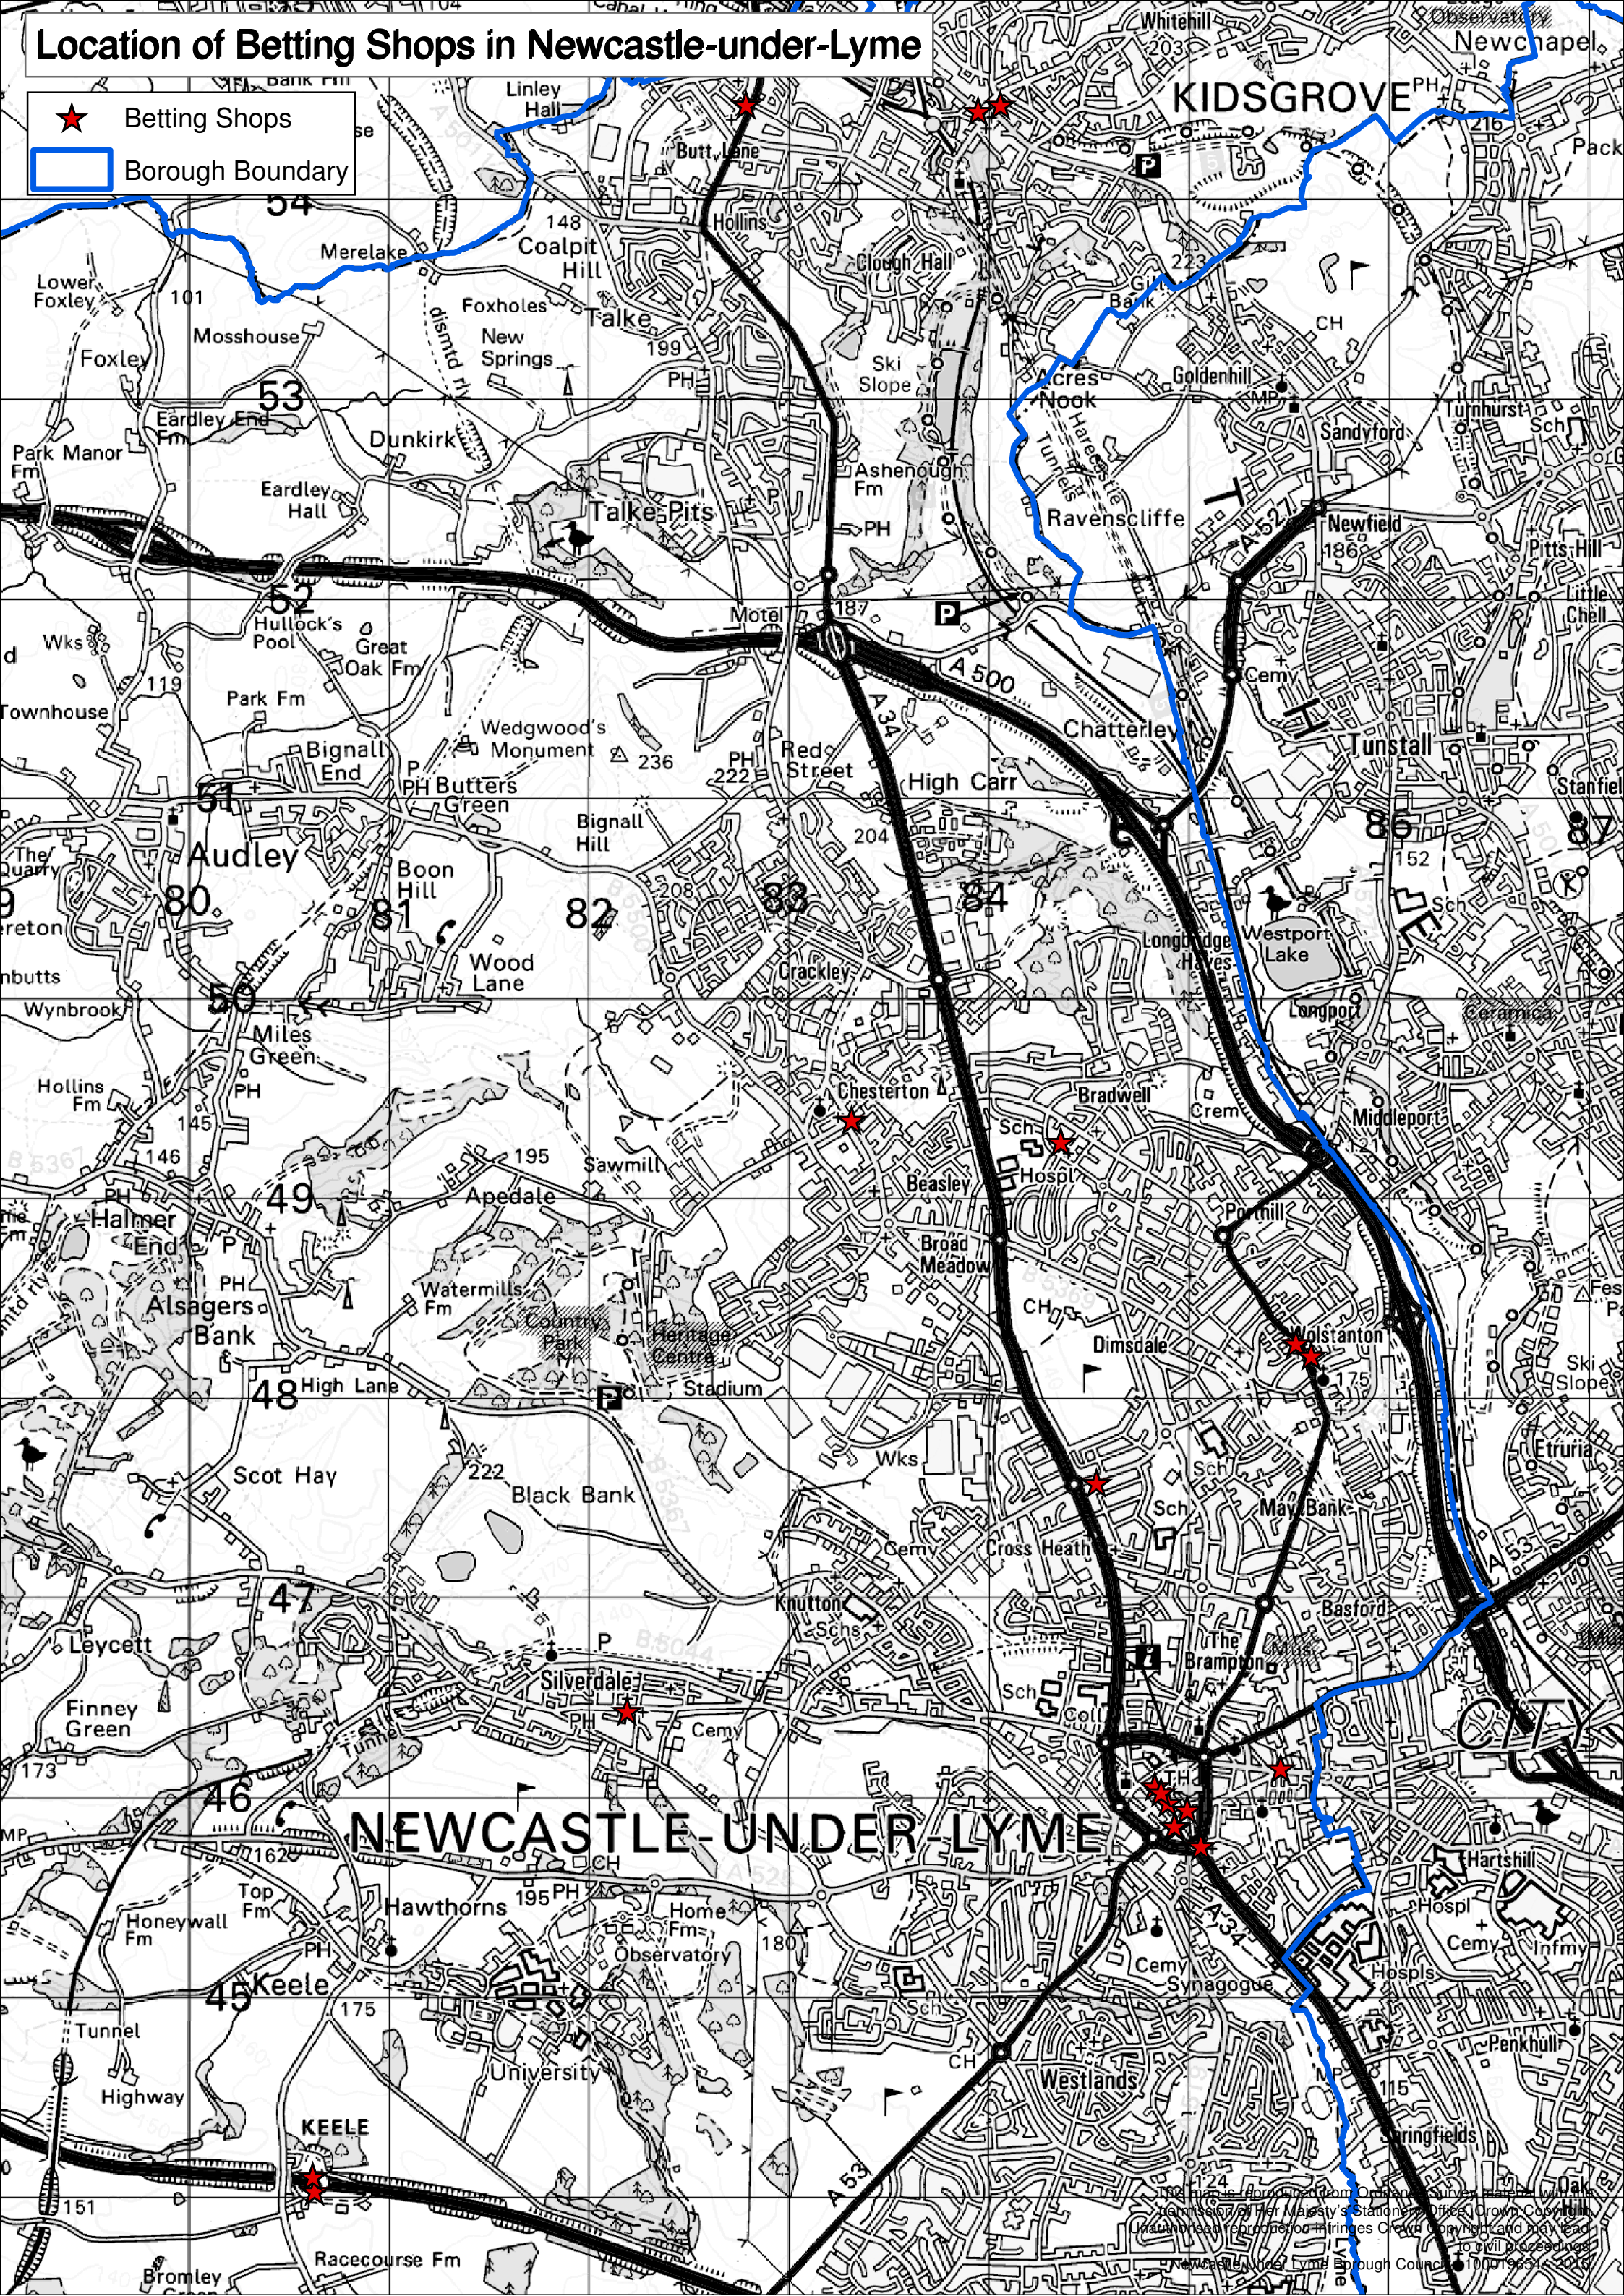

# Location of Betting Shops in Newcastle-under-Lyme

- ★ Betting Shops
- ▭ Borough Boundary

Map data is reproduced from Ordnance Survey under the  
Commission of Her Majesty's Stationery Office Crown Copyright  
Unauthorised reproduction in any form is prohibited and may lead  
to civil proceedings.  
Newcastle-under-Lyme Borough Council © 2007-2016